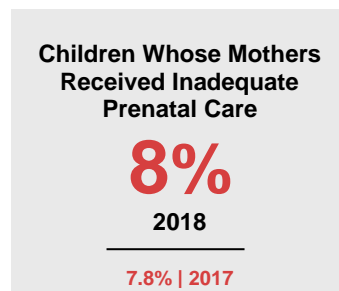

CARVER COUNTY

2020 COUNTY FACT SHEET

Minnesota

Child Population: **1,269,824**
Birth Rate per 1,000: **12.0**
Median Family Income: **$86,204**

Carver

Child Population: **27,165**
Birth Rate per 1,000: **11.1**
Median Family Income: **$116,902**

KIDS COUNT is a project of the Annie E. Casey Foundation. CDF-MN publishes an annual Minnesota KIDS COUNT Data Book to share trends in child well-being and foster discussion on data-driven solutions to improve child outcomes. To access the Minnesota KIDS COUNT Data Book and all county fact sheets, visit www.cdf-mn.org.

**children's
defense fund
minnesota**