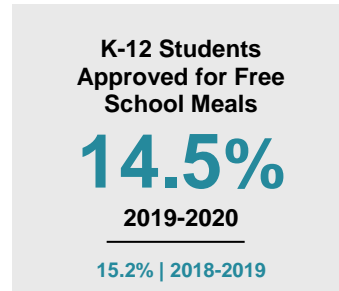

CARVER COUNTY

2020 COUNTY FACT SHEET

Minnesota

Child Population: **1,269,824**
Birth Rate per 1,000: **12.0**
Median Family Income: **$86,204**

Carver

Child Population: **27,165**
Birth Rate per 1,000: **11.1**
Median Family Income: **$116,902**

KIDS COUNT is a project of the Annie E. Casey Foundation. CDF-MN publishes an annual Minnesota KIDS COUNT Data Book to share trends in child well-being and foster discussion on data-driven solutions to improve child outcomes. To access the Minnesota KIDS COUNT Data Book and all county fact sheets, visit www.cdf-mn.org.

**children's
defense fund
minnesota**