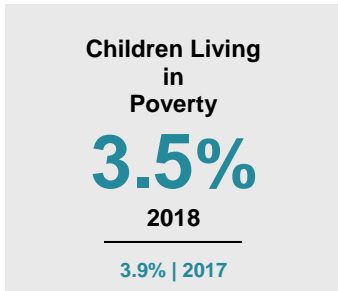

CARVER COUNTY

2020 COUNTY FACT SHEET

Minnesota

Child Population: **1,269,824**
Birth Rate per 1,000: **12.0**
Median Family Income: **$86,204**

Carver

Child Population: **27,165**
Birth Rate per 1,000: **11.1**
Median Family Income: **$116,902**

KIDS COUNT is a project of the Annie E. Casey Foundation. CDF-MN publishes an annual Minnesota KIDS COUNT Data Book to share trends in child well-being and foster discussion on data-driven solutions to improve child outcomes. To access the Minnesota KIDS COUNT Data Book and all county fact sheets, visit www.cdf-mn.org.

**children's
defense fund
minnesota**