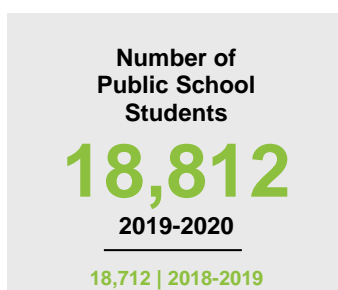

CARVER COUNTY

2020 COUNTY FACT SHEET

Minnesota

Child Population: **1,269,824**
Birth Rate per 1,000: **12.0**
Median Family Income: **$86,204**

Carver

Child Population: **27,165**
Birth Rate per 1,000: **11.1**
Median Family Income: **$116,902**

KIDS COUNT is a project of the Annie E. Casey Foundation. CDF-MN publishes an annual Minnesota KIDS COUNT Data Book to share trends in child well-being and foster discussion on data-driven solutions to improve child outcomes. To access the Minnesota KIDS COUNT Data Book and all county fact sheets, visit www.cdf-mn.org.

**children's
defense fund
minnesota**