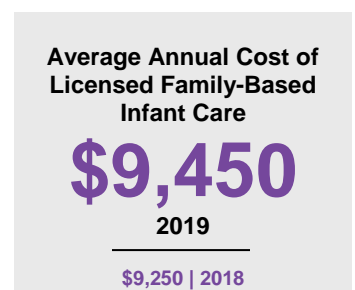

CARVER COUNTY

2020 COUNTY FACT SHEET

Minnesota

Child Population: **1,269,824**
Birth Rate per 1,000: **12.0**
Median Family Income: **$86,204**

Carver

Child Population: **27,165**
Birth Rate per 1,000: **11.1**
Median Family Income: **$116,902**

KIDS COUNT is a project of the Annie E. Casey Foundation. CDF-MN publishes an annual Minnesota KIDS COUNT Data Book to share trends in child well-being and foster discussion on data-driven solutions to improve child outcomes. To access the Minnesota KIDS COUNT Data Book and all county fact sheets, visit www.cdf-mn.org.

**children's
defense fund
minnesota**