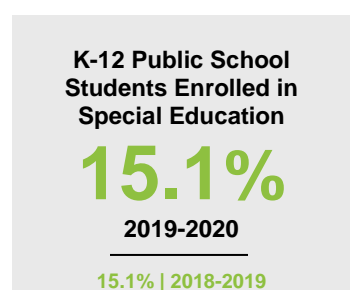

CARVER COUNTY

2020 COUNTY FACT SHEET

Minnesota

Child Population: **1,269,824**
Birth Rate per 1,000: **12.0**
Median Family Income: **$86,204**

Carver

Child Population: **27,165**
Birth Rate per 1,000: **11.1**
Median Family Income: **$116,902**

KIDS COUNT is a project of the Annie E. Casey Foundation. CDF-MN publishes an annual Minnesota KIDS COUNT Data Book to share trends in child well-being and foster discussion on data-driven solutions to improve child outcomes. To access the Minnesota KIDS COUNT Data Book and all county fact sheets, visit www.cdf-mn.org.

**children's
defense fund
minnesota**