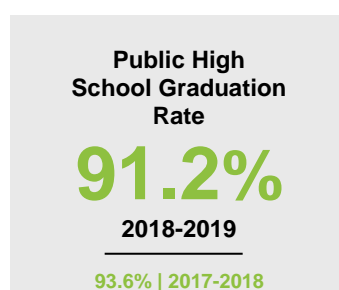

CARVER COUNTY

2020 COUNTY FACT SHEET

Minnesota

Child Population: **1,269,824**
Birth Rate per 1,000: **12.0**
Median Family Income: **$86,204**

Carver

Child Population: **27,165**
Birth Rate per 1,000: **11.1**
Median Family Income: **$116,902**

KIDS COUNT is a project of the Annie E. Casey Foundation. CDF-MN publishes an annual Minnesota KIDS COUNT Data Book to share trends in child well-being and foster discussion on data-driven solutions to improve child outcomes. To access the Minnesota KIDS COUNT Data Book and all county fact sheets, visit www.cdf-mn.org.

**children's
defense fund
minnesota**